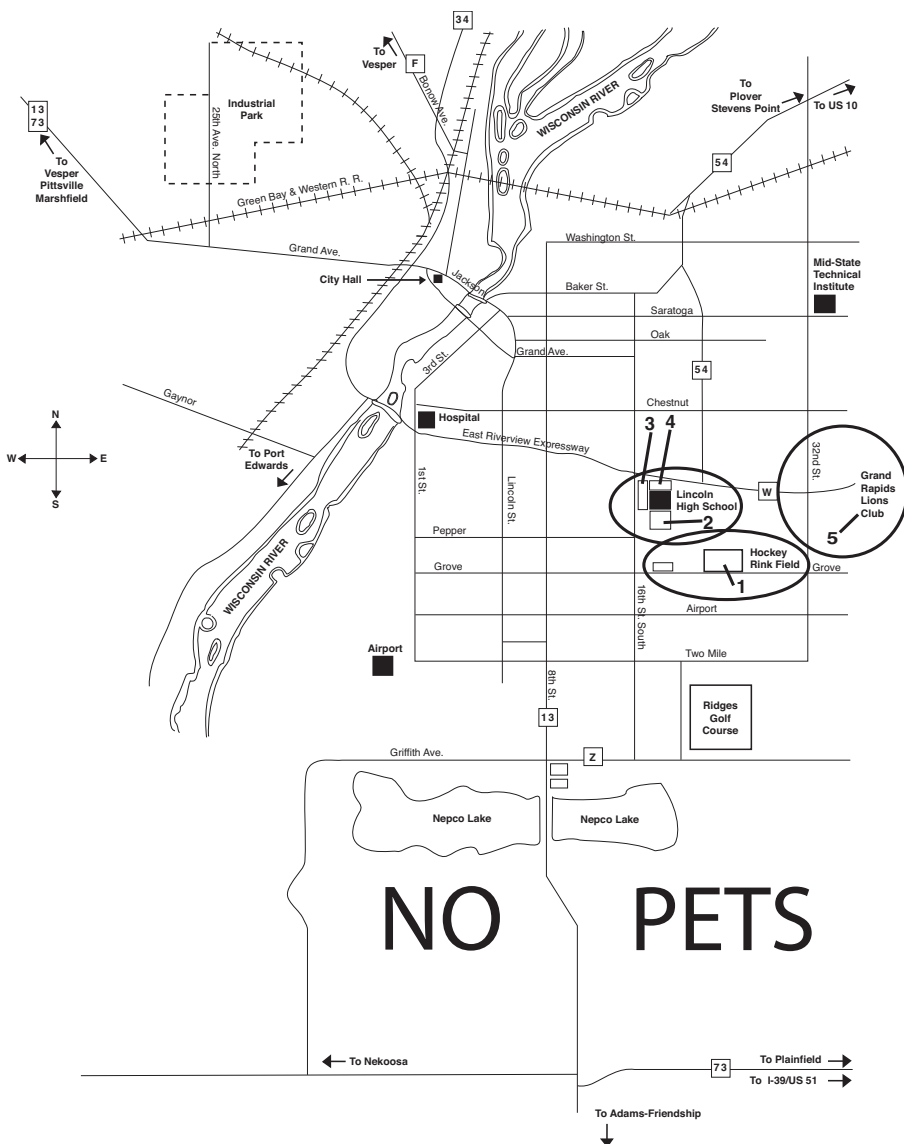

PARK & RIDE SITES (BUSES LEAVE FROM:)

HOCKEY RINK FIELD (1731 GROVE AVE.)

Grove Ave. just off 16th St.

1. Park in open field east of the rink.

WISCONSIN RAPIDS LINCOLN HIGH SCHOOL (1801 16TH ST. S) near 16th and Pepper Avenue

2. Park in the lot South of High School (enter at the 16th Street and Pepper intersection)
3. Park in the West lot between the school and 16th Street
4. Park in the lot just North of the school (enter through the West lot in front of school)

GRAND RAPIDS LIONS CLUB (2411 36TH ST. S) off of Cty Trk W (Riverview Expressway extended)

5. Park in the lot off Cty Trk W, less than 1 mile east of the Hwy 54/Cty Trk W intersection

RIDGE GOLF COURSE BUSES DROP OFF/PICK-UP

at the Ridges on 20th Street, a short walk to the Cross Country course

COACHES --- COPY THIS MAP

*** HAND OUT TO YOUR SPECTATORS ***

**** No pets (dogs) are allowed on the golf course.**

MEET ADMISSION – \$6/person
Pre-school – no charge